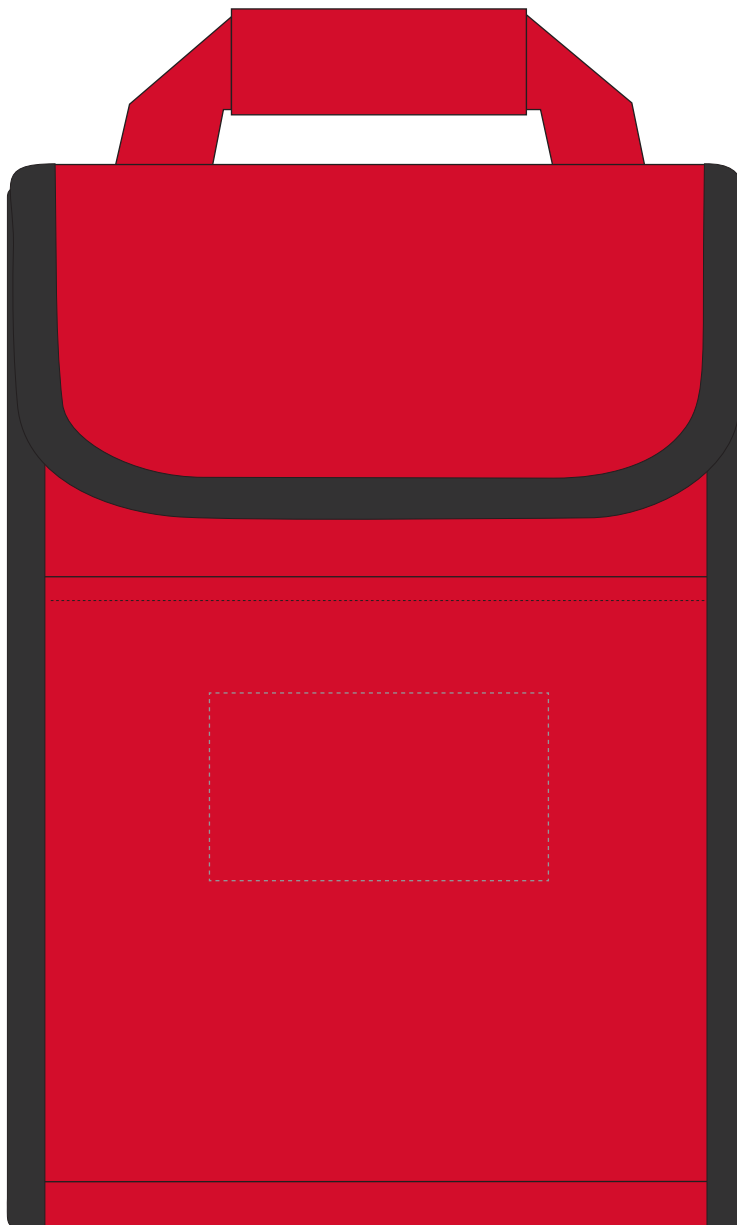

Your Ref:

Quantity:

Product Code: QB0012

Our Ref:

Version: 1

Product Colour: RED

PRINTING CONCERNS:

Please note that this product has Sustainability Markings that are not visible from this perspective

We stock this item in the following colours

**MADERIA THREAD COLOUR**

- Colour 1
- Colour 2
- Colour 3
- Colour 4

ARTWORK SCALE 50%

Product Image for visualisation
- colours may vary

The dashed line is to demonstrate print area and will not appear on your printed item

To proceed, please approve visual via the online system.

ARTWORK SCALE 100%

Max embroidery area: 90mm x 50mm